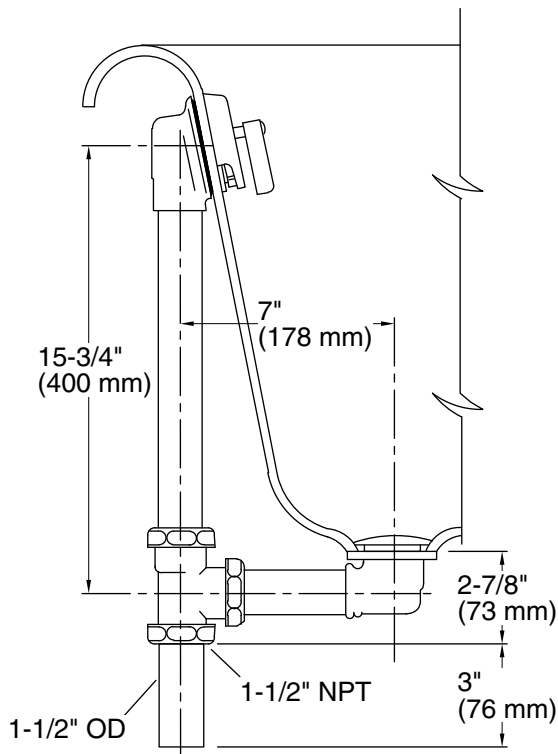

Through-the-Floor