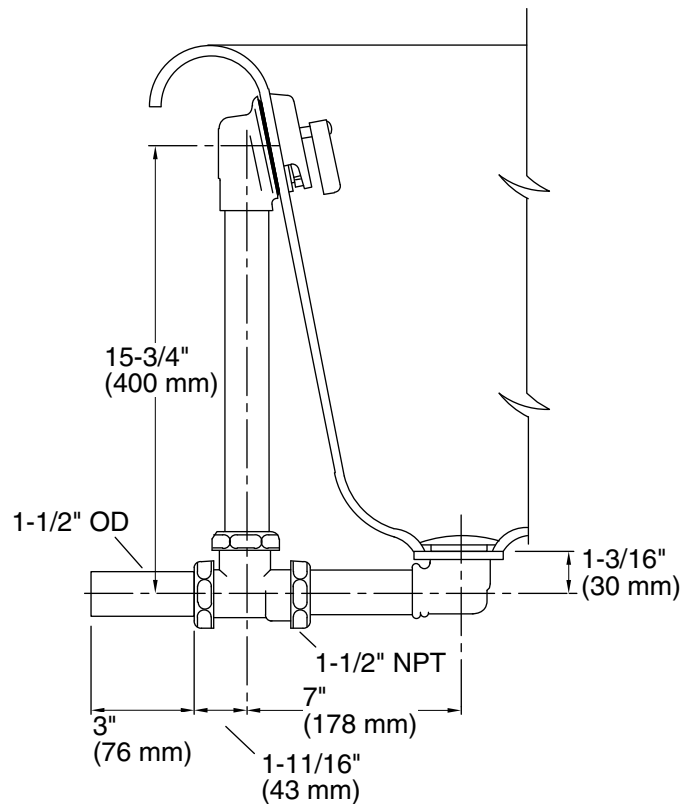

Above-the-Floor

Technical Information

All product dimensions are nominal.

Notes

Install this product according to the installation guide.